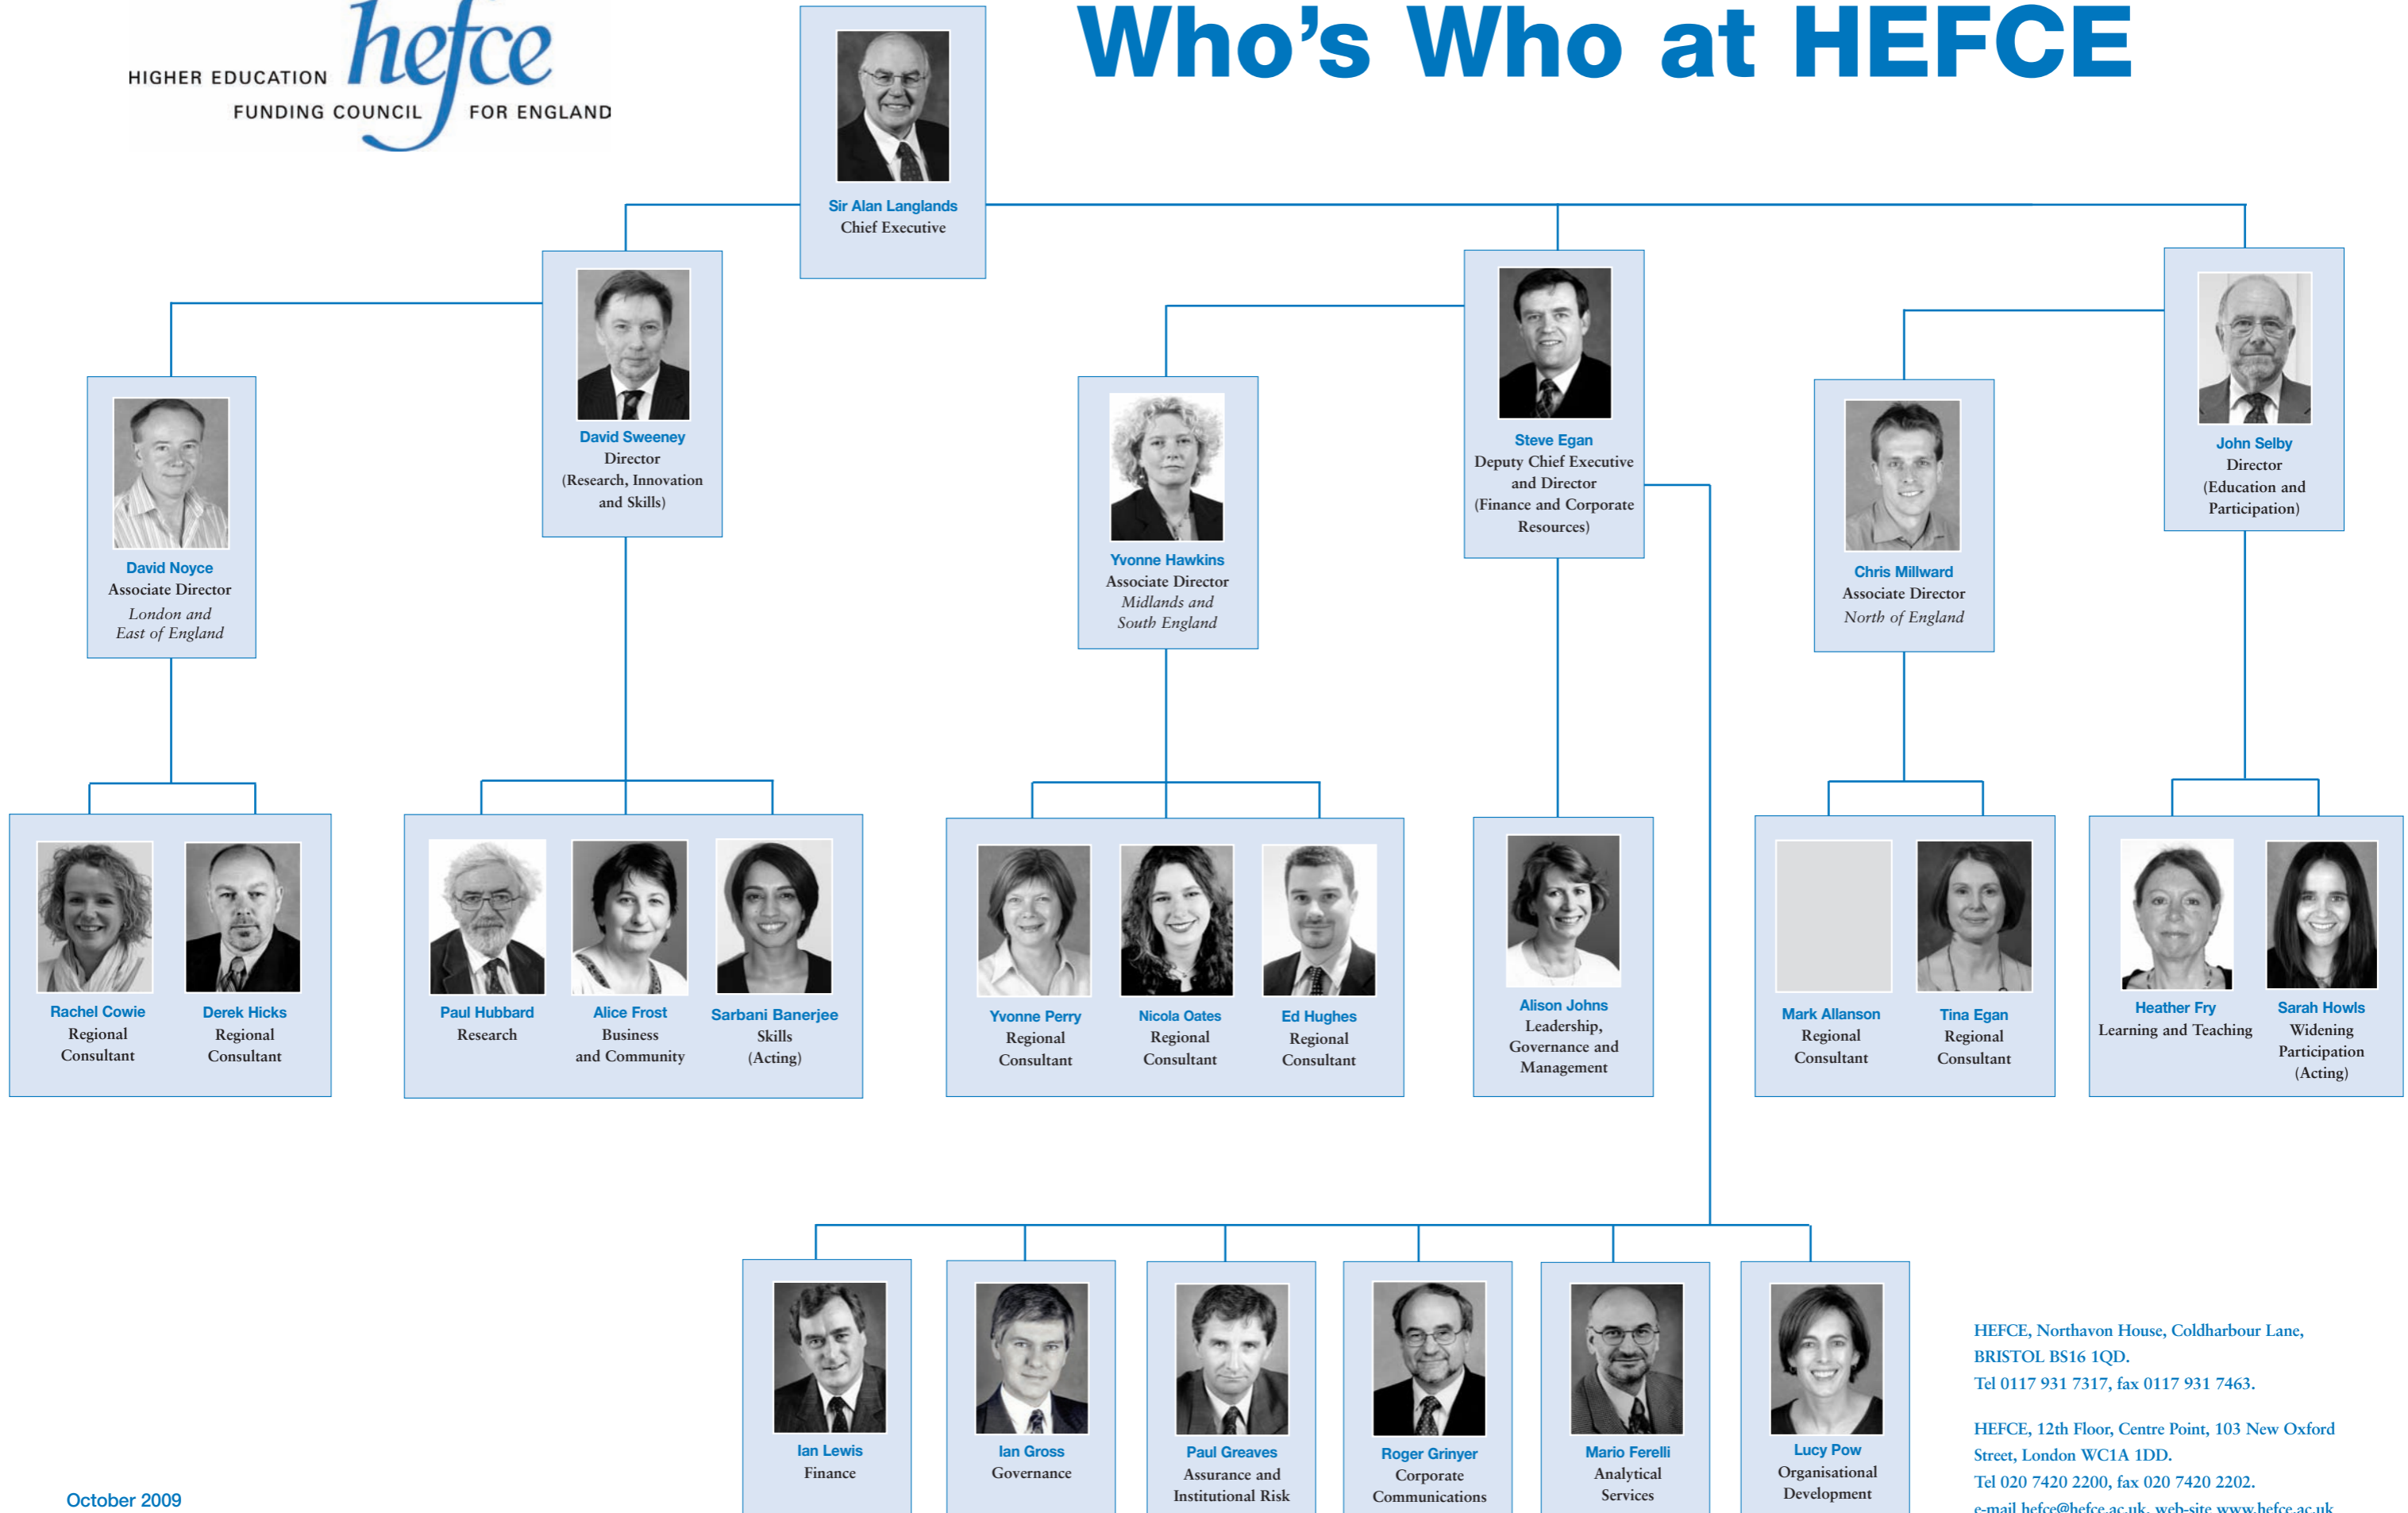

Who's Who at HEFCE

HEFCE, Northavon House, Coldharbour Lane,
BRISTOL BS16 1QD.
Tel 0117 931 7317, fax 0117 931 7463.

HEFCE, 12th Floor, Centre Point, 103 New Oxford
Street, London WC1A 1DD.
Tel 020 7420 2200, fax 020 7420 2202.
e-mail hefce@hefce.ac.uk, web-site www.hefce.ac.uk