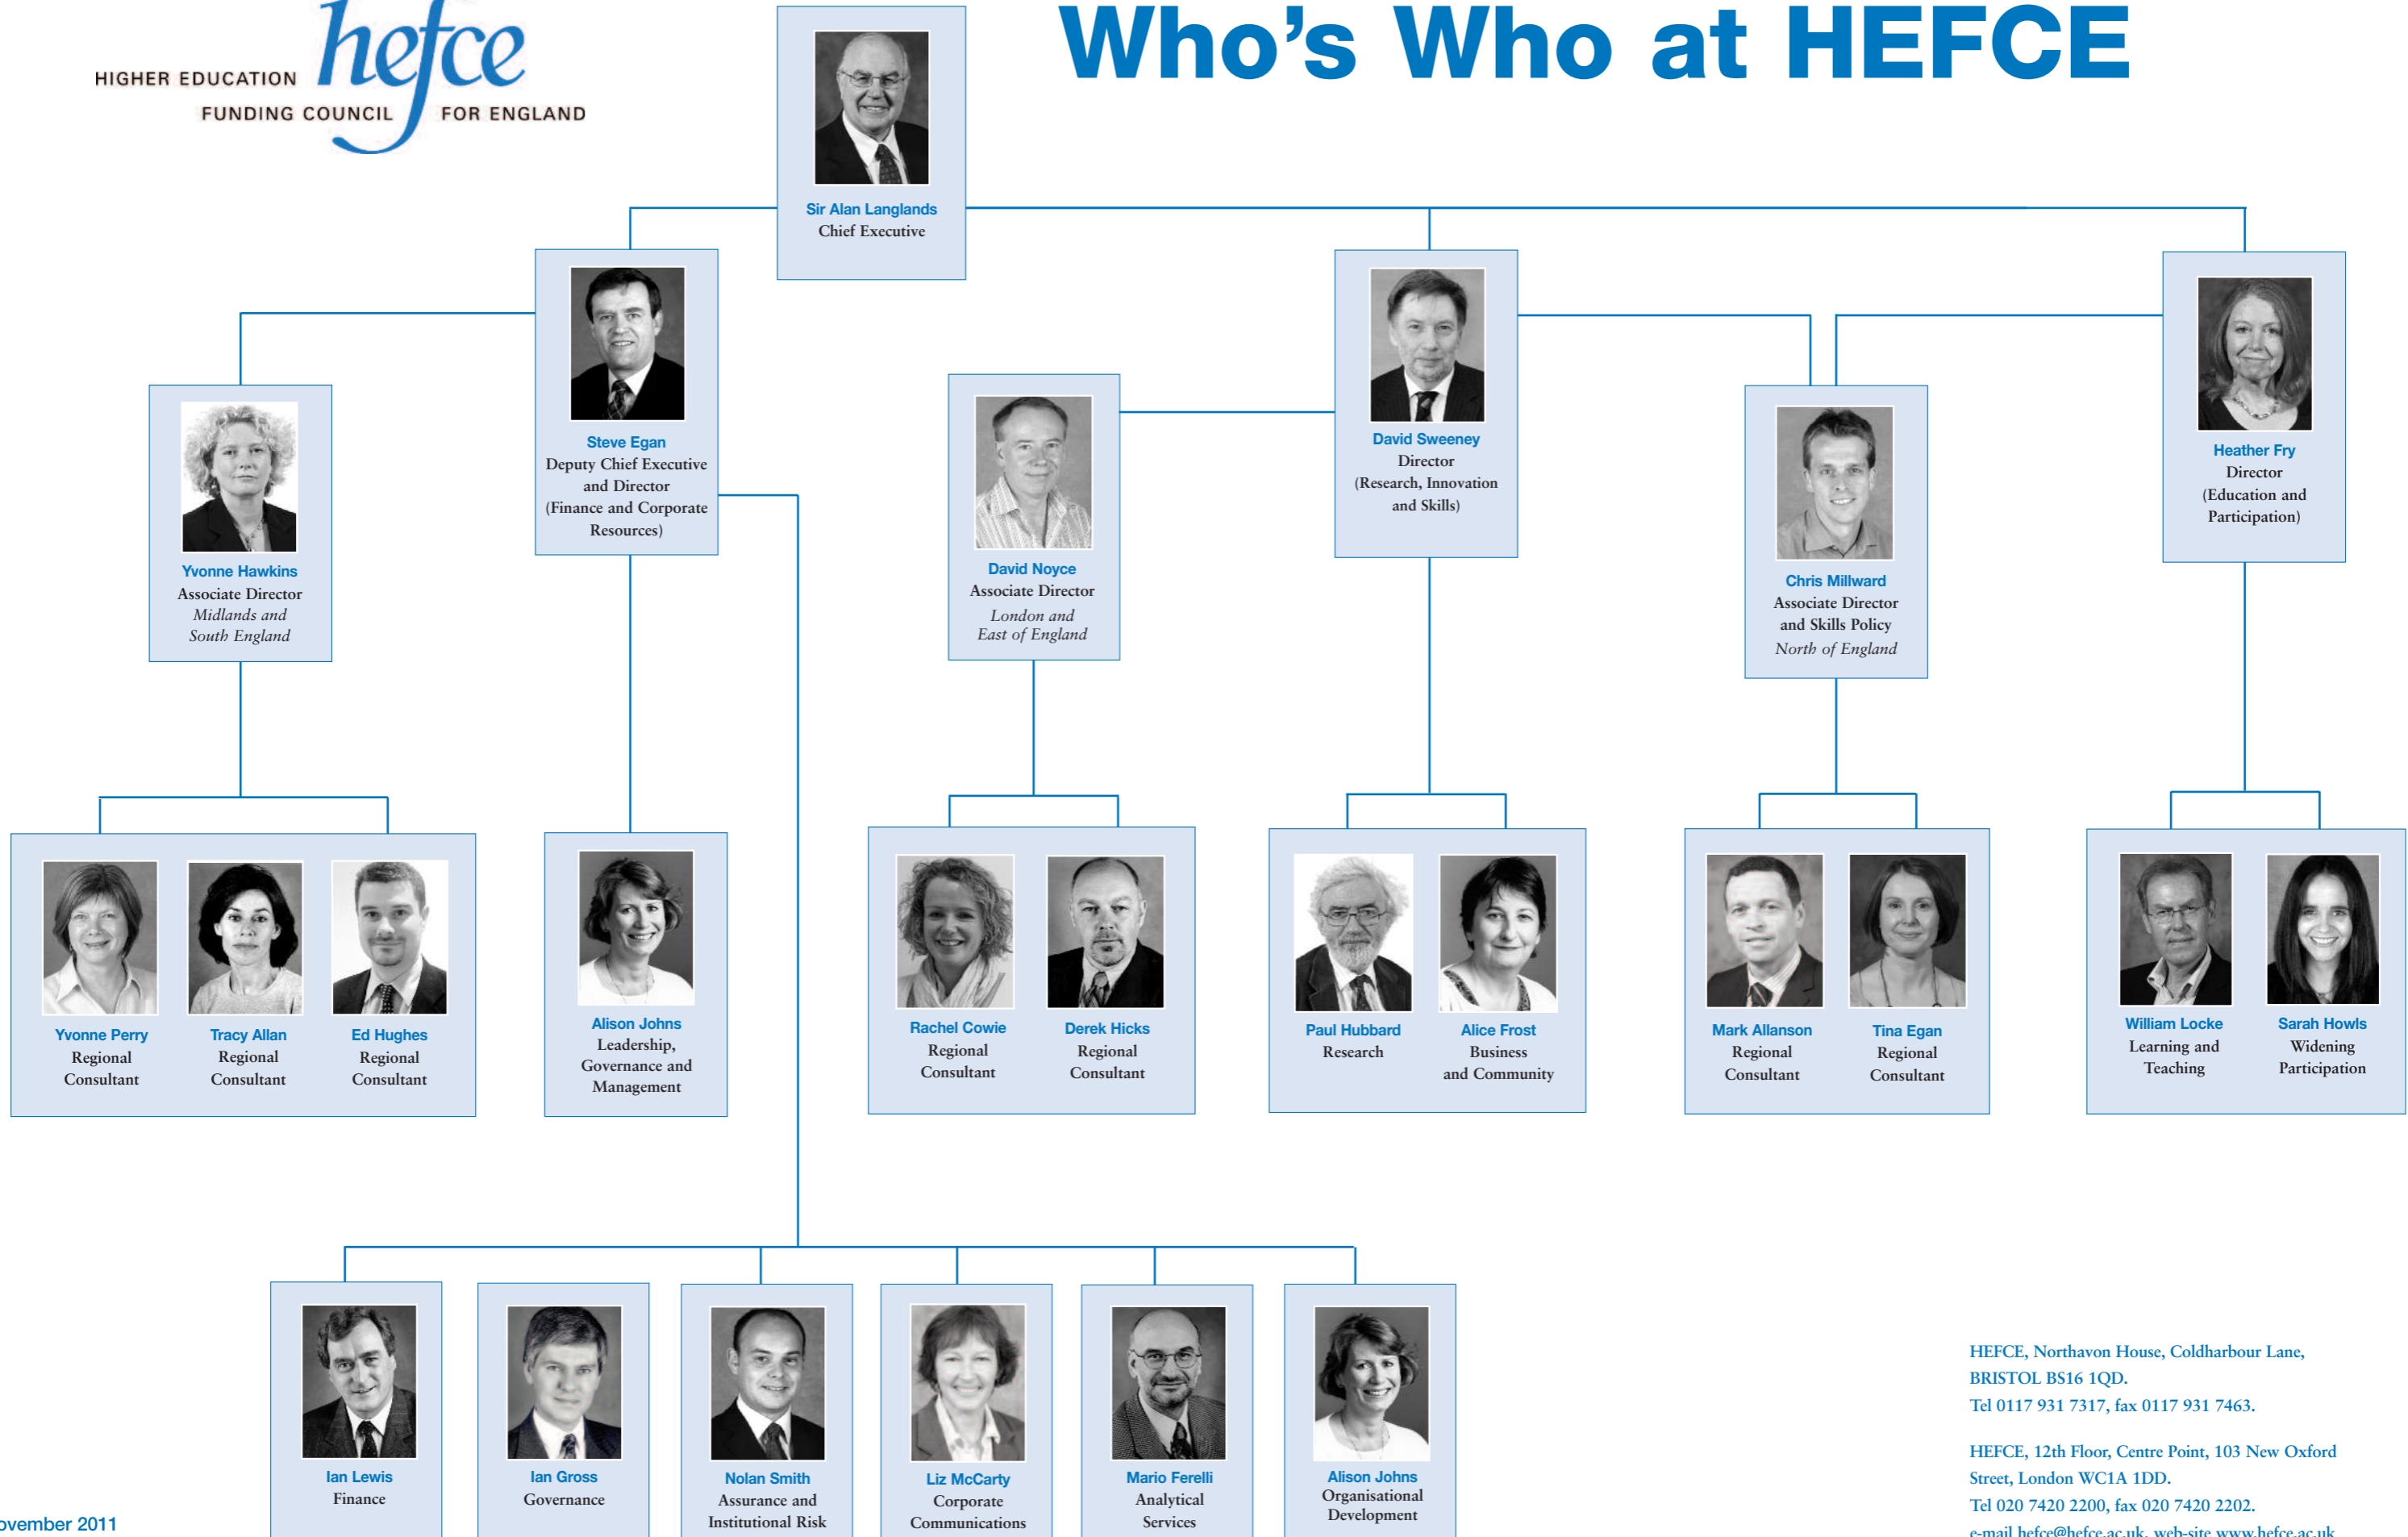

Who's Who at HEFCE

HEFCE, Northavon House, Coldharbour Lane,
BRISTOL BS16 1QD.
Tel 0117 931 7317, fax 0117 931 7463.

HEFCE, 12th Floor, Centre Point, 103 New Oxford
Street, London WC1A 1DD.
Tel 020 7420 2200, fax 020 7420 2202.
e-mail hefce@hefce.ac.uk, web-site www.hefce.ac.uk