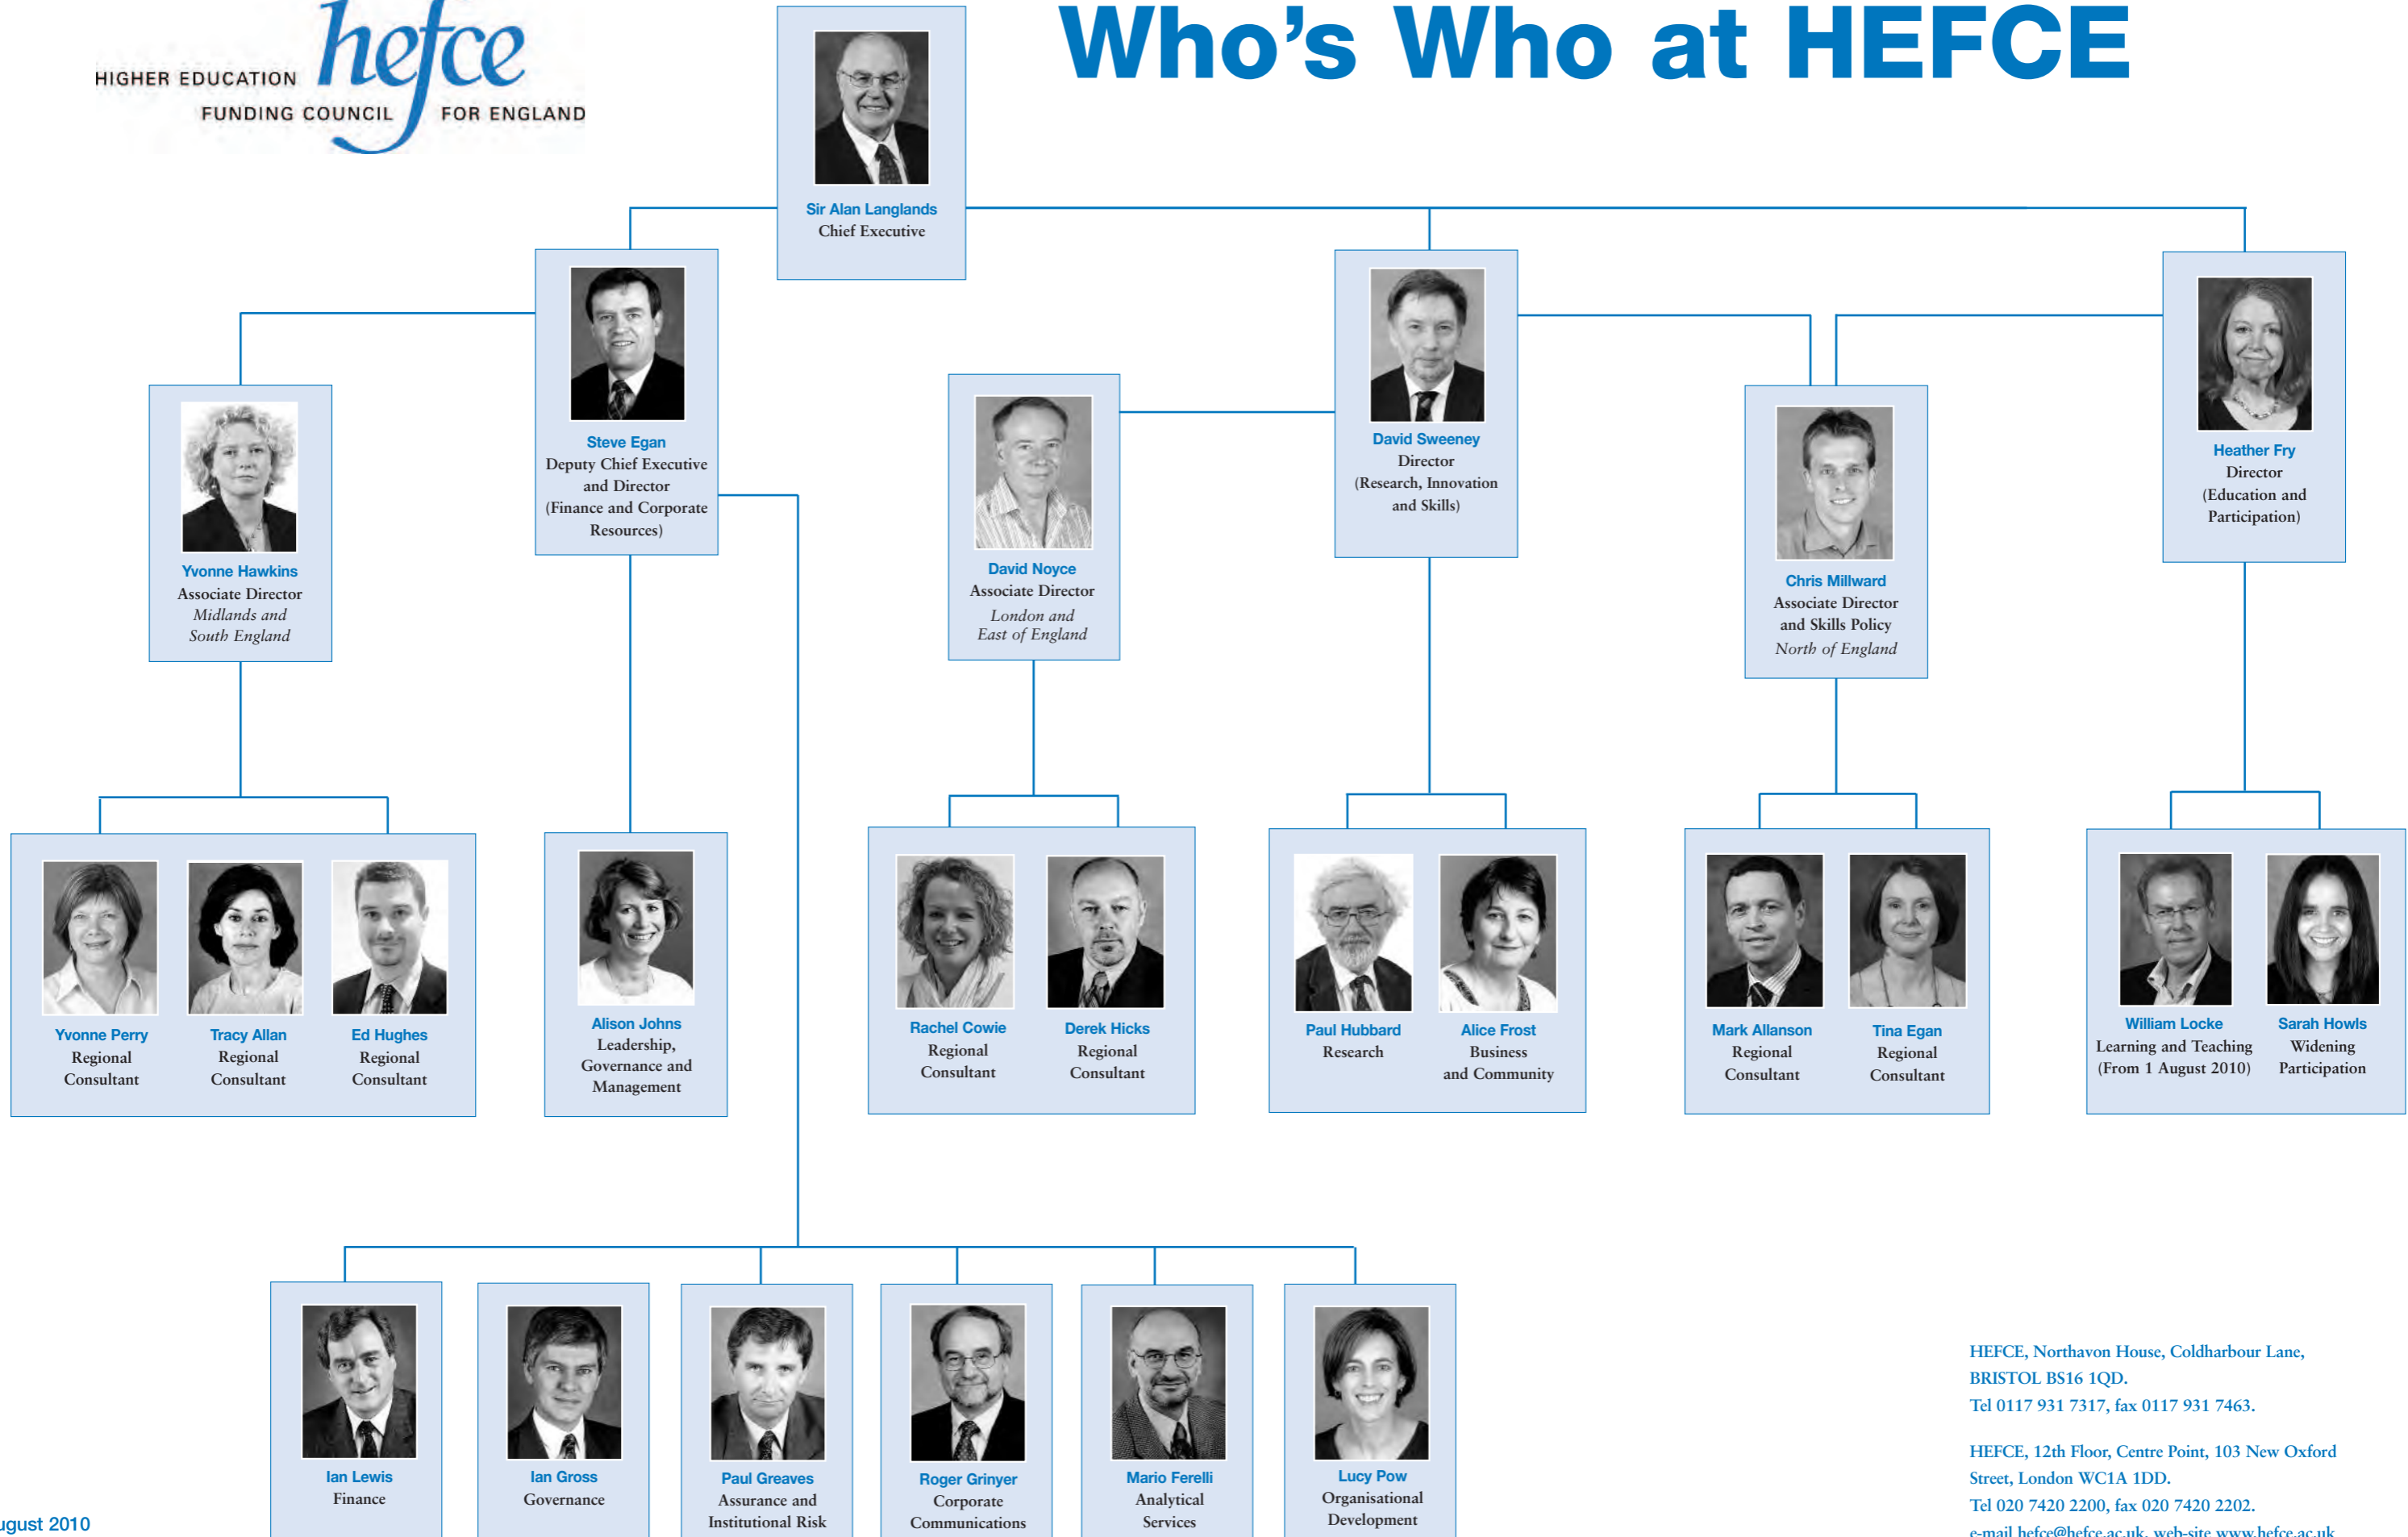

# Who's Who at HEFCE

HEFCE, Northavon House, Coldharbour Lane,  
BRISTOL BS16 1QD.  
Tel 0117 931 7317, fax 0117 931 7463.

HEFCE, 12th Floor, Centre Point, 103 New Oxford  
Street, London WC1A 1DD.  
Tel 020 7420 2200, fax 020 7420 2202.  
e-mail [hefce@hefce.ac.uk](mailto:hefce@hefce.ac.uk), web-site [www.hefce.ac.uk](http://www.hefce.ac.uk)